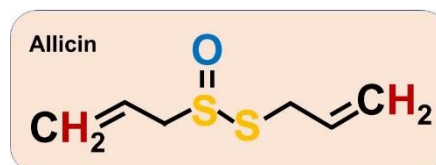

Man's association with garlic goes back some 7,000 years and there is much anecdotal and scientifically proven evidence of the plant's beneficial effects in human, animal and plant health. Hippocrates reported its use for controlling parasites and curing respiratory problems and the bactericidal properties were discovered by Lois Pasteur in 1858. Activity against fungal diseases of plants such as mildews has also been demonstrated.

Garlic (and other plants) has for many years been used as a companion crop for cultivated plants to help them withstand attack by pests such as aphids and caterpillars. This use exploits the natural biologically active defence compounds produced by plants.

The principal biologically active compound produced by garlic is allicin which was discovered in 1944. Allicin is a sulphur containing (thiosulphonate) compound with powerful antioxidant and other properties. Undoubtedly allicin synthesis has evolved in garlic as the plants first line of defence against pest attack.